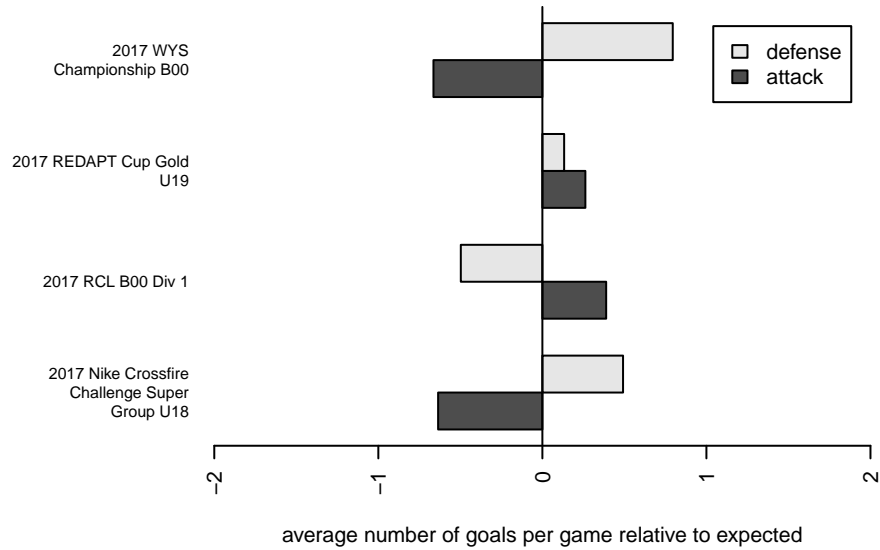

Crossfire Premier B B00

Crossfire Premier SC
 Redmond, WA
 B00 total strength=1901
 attack=52.8 defense=39.18
 fall league = RCL B00 Div 1
 notes= Wiskel 2016

alt names used:
 Crossfire Premier B00 B
 CROSSFIRE PREMIER CROSSFIRE B00 WIS
 Crossfire Premier B00 B

Venues played:
 2017 Nike Crossfire Challenge Super Group U'
 2017 REDAPT Cup Gold U19
 2017 RCL B00 Div 1
 2017 WYS Championship B00

Crossfire Premier B B00
 Dots are actual minus expected GF (blue circles) and GA (red triangles).
 Blue line is smoothed change in attack strength. Red is smoothed change in defense strength.

**attack and defense variance (black dot)
relative to other teams
and top 10 in region**

**attack and defense rating
relative to others at age
and all opponents in last 13 months**

Performance relative to 13 month average