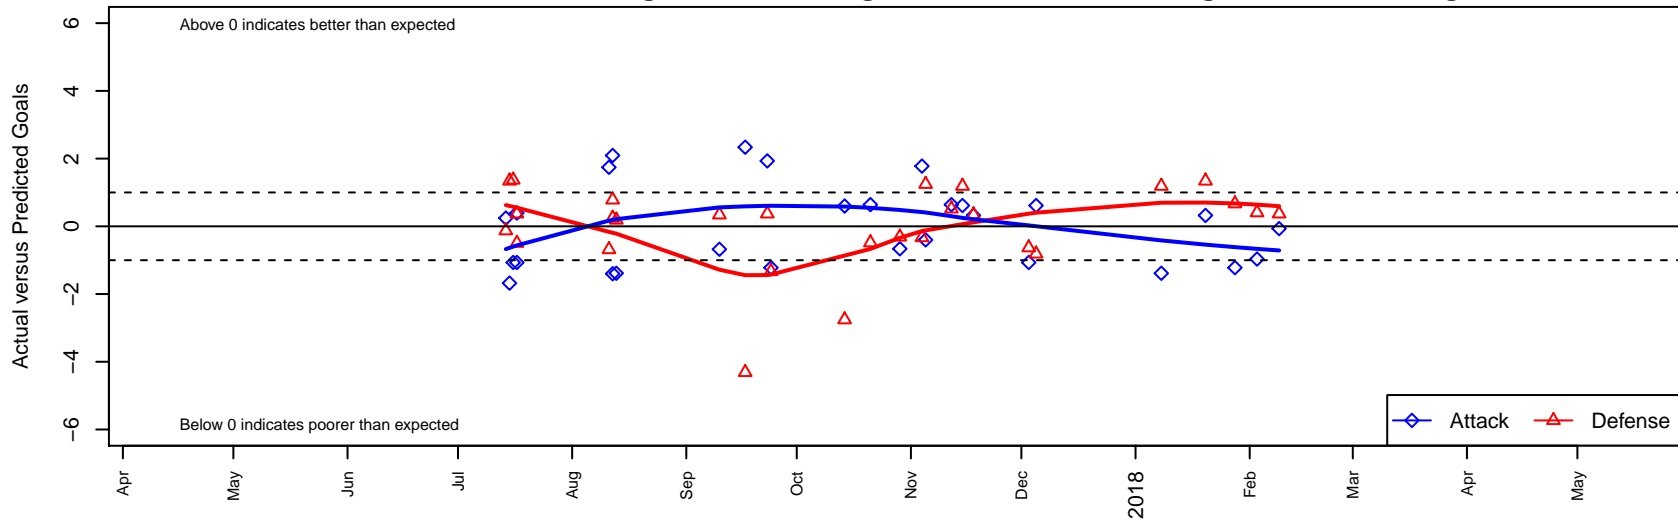

Crossfire Premier B B00

Crossfire Premier SC
 Redmond, WA
 B00 total strength=1901
 attack=52.8 defense=39.18
 fall league = RCL B00 Div 1
 notes= Wiskel 2016

alt names used:
 Crossfire Premier B00 B
 CROSSFIRE PREMIER CROSSFIRE B00 WIS
 Crossfire Premier B00 B

Venues played:
 2017 Nike Crossfire Challenge Super Group U'
 2017 REDAPT Cup Gold U19
 2017 RCL B00 Div 1
 2017 WYS Championship B00

Crossfire Premier B B00
 Dots are actual minus expected GF (blue circles) and GA (red triangles).
 Blue line is smoothed change in attack strength. Red is smoothed change in defense strength.

**attack and defense variance (black dot)
relative to other teams
and top 10 in region**

**attack and defense rating
relative to others at age
and all opponents in last 13 months**

Performance relative to 13 month average