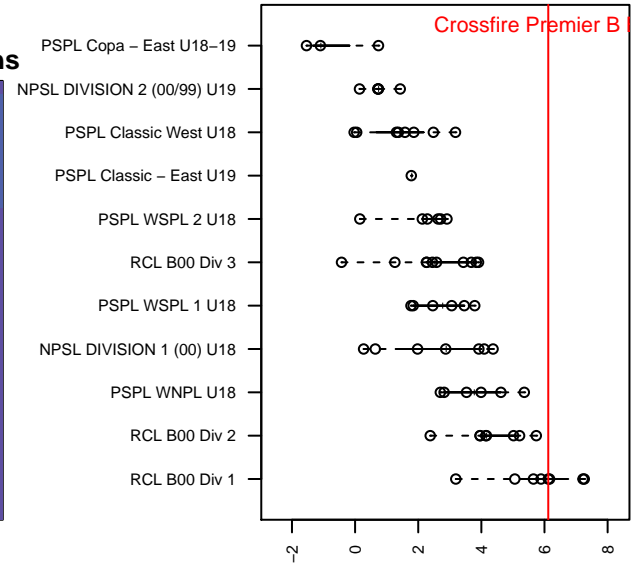

Crossfire Premier B B00

Crossfire Premier SC
 Redmond, WA
 B00 total strength=1901
 attack=52.8 defense=39.18
 fall league = RCL B00 Div 1
 notes= Wiskel 2016

alt names used:
 Crossfire Premier B00 B
 CROSSFIRE PREMIER CROSSFIRE B00 WIS
 Crossfire Premier B00 B

Venues played:
 2017 Nike Crossfire Challenge Super Group U'
 2017 REDAPT Cup Gold U19
 2017 RCL B00 Div 1
 2017 WYS Championship B00

Crossfire Premier B B00
 Dots are actual minus expected GF (blue circles) and GA (red triangles).
 Blue line is smoothed change in attack strength. Red is smoothed change in defense strength.

**attack and defense variance (black dot)
relative to other teams
and top 10 in region**

**attack and defense rating
relative to others at age
and all opponents in last 13 months**

Performance relative to 13 month average