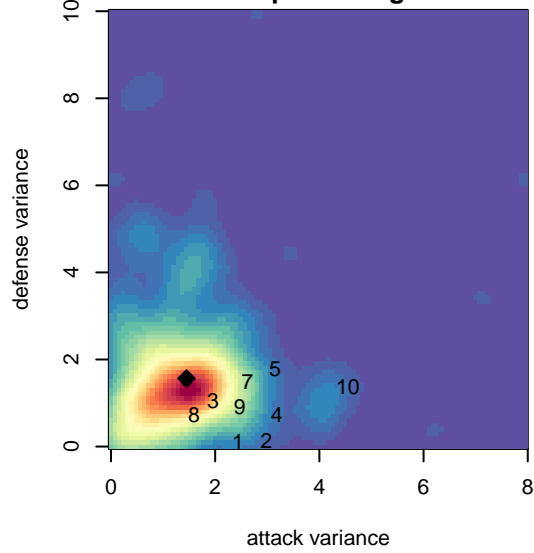

Crossfire Premier B B00

Crossfire Premier SC
 Redmond, WA
 B00 total strength=1901
 attack=52.8 defense=39.18
 fall league = RCL B00 Div 1
 notes= Wiskel 2016

alt names used:
 Crossfire Premier B00 B
 CROSSFIRE PREMIER CROSSFIRE B00 WIS
 Crossfire Premier B00 B

Venues played:
 2017 Nike Crossfire Challenge Super Group U'
 2017 REDAPT Cup Gold U19
 2017 RCL B00 Div 1
 2017 WYS Championship B00

Crossfire Premier B B00
 Dots are actual minus expected GF (blue circles) and GA (red triangles).
 Blue line is smoothed change in attack strength. Red is smoothed change in defense strength.

**attack and defense variance (black dot)
relative to other teams
and top 10 in region**

**attack and defense rating
relative to others at age
and all opponents in last 13 months**

Performance relative to 13 month average