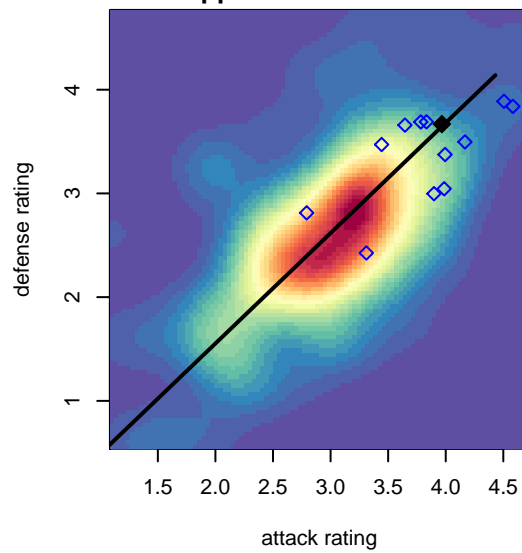

Crossfire Premier B B00

Crossfire Premier SC
 Redmond, WA
 B00 total strength=1901
 attack=52.8 defense=39.18
 fall league = RCL B00 Div 1
 notes= Wiskel 2016

alt names used:
 Crossfire Premier B00 B
 CROSSFIRE PREMIER CROSSFIRE B00 WIS
 Crossfire Premier B00 B

Venues played:
 2017 Nike Crossfire Challenge Super Group U'
 2017 REDAPT Cup Gold U19
 2017 RCL B00 Div 1
 2017 WYS Championship B00

Crossfire Premier B B00
 Dots are actual minus expected GF (blue circles) and GA (red triangles).
 Blue line is smoothed change in attack strength. Red is smoothed change in defense strength.

**attack and defense variance (black dot)
relative to other teams
and top 10 in region**

**attack and defense rating
relative to others at age
and all opponents in last 13 months**

Performance relative to 13 month average