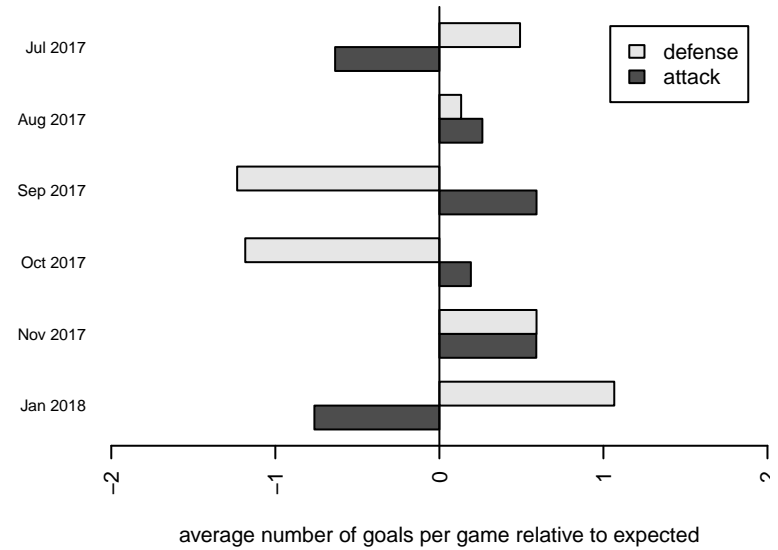

Performance relative to 13 month average